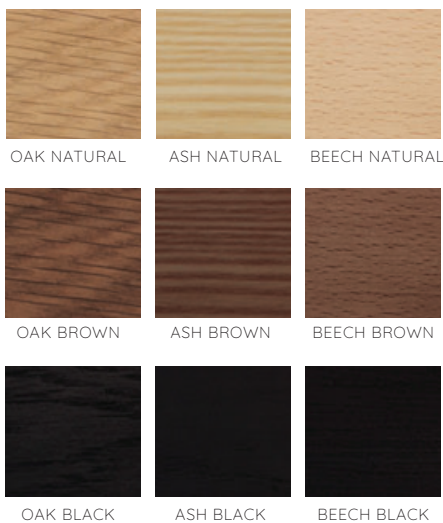

alma (B) armchair

seat veneer bending. / backrest solid bending.

alma (F) armchair

seat upholstered. / backrest solid bending.

alma (FB) armchair

seat veneer bending with cushion pad on top.
/ backrest solid bending.

Frame : Oak - Ash - Beech
Seat / Backrest : Veneer bending / solid bending

UPHOLSTERY

The materials that are used to cover the mattress are high standard and suit multi lifestyle and atmosphere which includes leatherette or clothes with variety of patterns and colors that can be chose to match customer's desire.