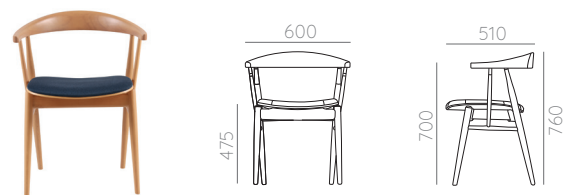

alma armchair

NORDIC modern style

alma

Description

A generous arch of short arm style, the design takes advantage of bendi's signature wood bending technique with no visible joins and applies the shape smooth natural wood touch feeling .

The seat come with light plywood a bit braced shape, also can be upholstered whole the seat or adding the pad on plywood seat.

alma (B) armchair

alma (FB) armchair

alma (F) armchair

alma (FB) armchair

Suitable to Office, Public space, Restaurant and many meeting scene.

alma (B) armchair

seat veneer bending. / backrest solid bending.

alma (F) armchair

seat upholstered. / backrest solid bending.

alma (FB) armchair

seat veneer bending with cushion pad on top.
/ backrest solid bending.