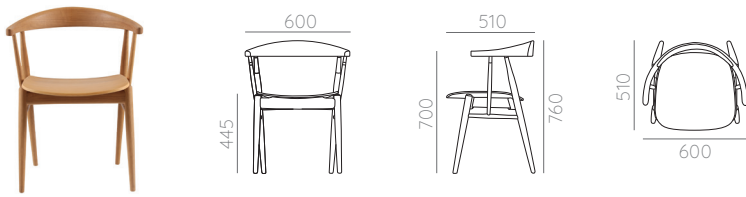

alma armchair

NORDIC modern style

alma

Description

A generous arch of short arm style, the design takes advantage of bendi's signature wood bending technique with no visible joins and applies the shape smooth natural wood touch feeling .

The seat come with light plywood a bit braced shape, also can be upholstered whole the seat or adding the pad on plywood seat.

alma (B) armchair

alma (FB) armchair

alma (F) armchair

alma (FB) armchair

Suitable to Office, Public space, Restaurant and many meeting scene.

alma (B) armchair

seat veneer bending. / backrest solid bending.

alma (F) armchair

seat upholstered. / backrest solid bending.

alma (FB) armchair

seat veneer bending with cushion pad on top.
/ backrest solid bending.