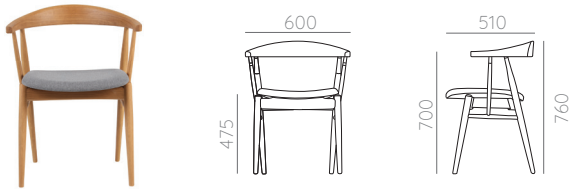

alma armchair

NORDIC modern style

alma

Description

A generous arch of short arm style, the design takes advantage of bendi's signature wood bending technique with no visible joins and applies the shape smooth natural wood touch feeling .

The seat come with light plywood a bit braced shape, also can be upholstered whole the seat or adding the pad on plywood seat.

alma (B) armchair

alma (FB) armchair

alma (F) armchair

alma (FB) armchair

Suitable to Office, Public space, Restaurant and many meeting scene.

alma (B) armchair

seat veneer bending. / backrest solid bending.

alma (F) armchair

seat upholstered. / backrest solid bending.

alma (FB) armchair

seat veneer bending with cushion pad on top.
/ backrest solid bending.