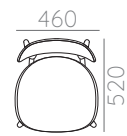

moni black chair

NORDIC modern style

Frame : Rubber wood
(Solid bending of back leg)

Seat / Backrest : Veneer bending
(Oak - Ash - Beech)

OAK NATURAL

ASH NATURAL

BEECH NATURAL

WOOD