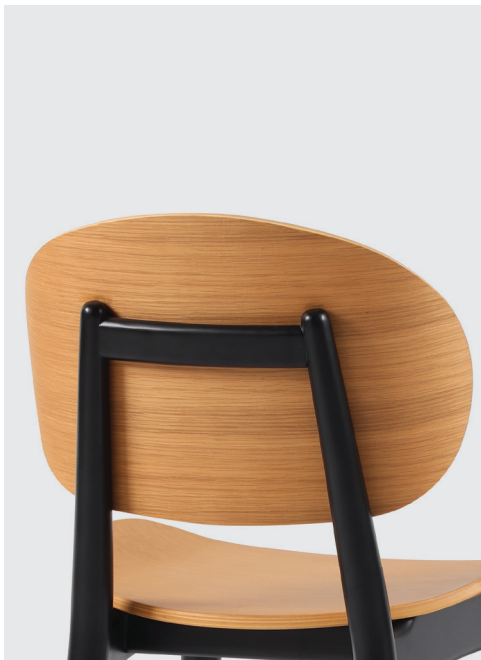

moni black chair

NORDIC modern style

Frame : Rubber wood
(Solid bending of back leg)

Seat / Backrest : Veneer bending
(Oak - Ash - Beech)

OAK NATURAL

ASH NATURAL

BEECH NATURAL

WOOD